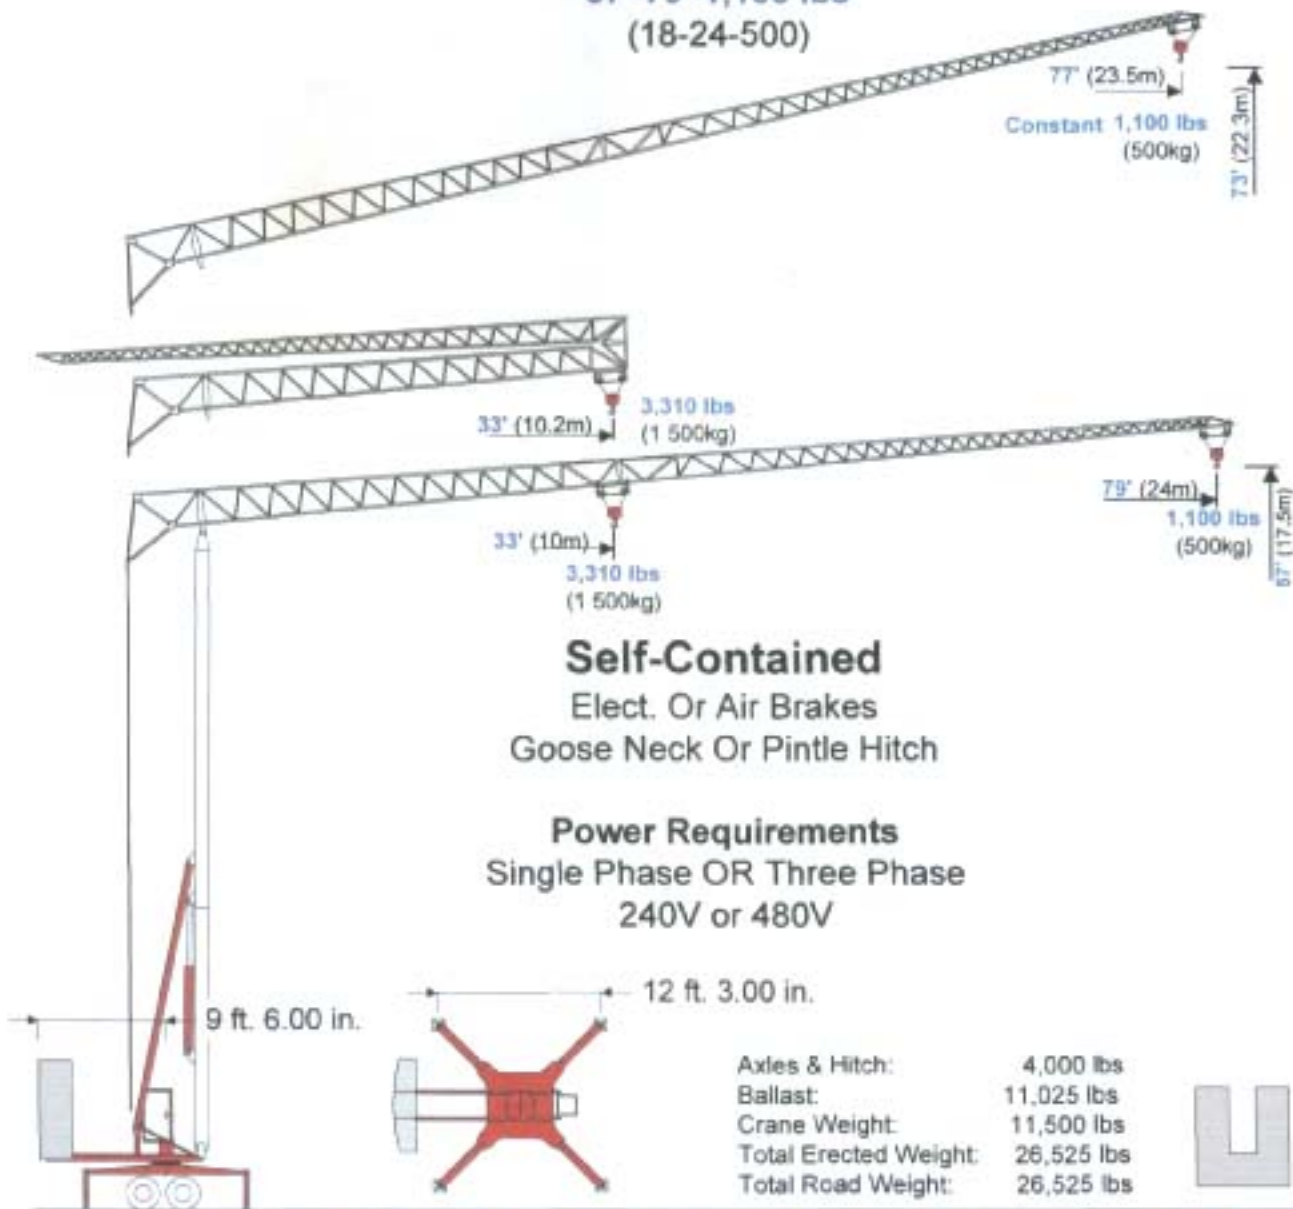

benazzato

Self-Erecting Crane

B 102-SC

57'-79'-1,100 lbs
(18-24-500)

Hook Radius	ft.	33	36	39	43	46	49	52	59	66	72	79
	meters	10	11	11.9	13.0	14.0	15.0	16.0	18.0	20.0	22.0	24.0
Max Capst	lbs.	3,308	2,922	2,646	2,359	2,150	1,973	1,819	1,577	1,389	1,235	1,103
	tonnes	1.50	1.33	1.20	1.07	0.98	0.90	0.83	0.72	0.63	0.56	0.50